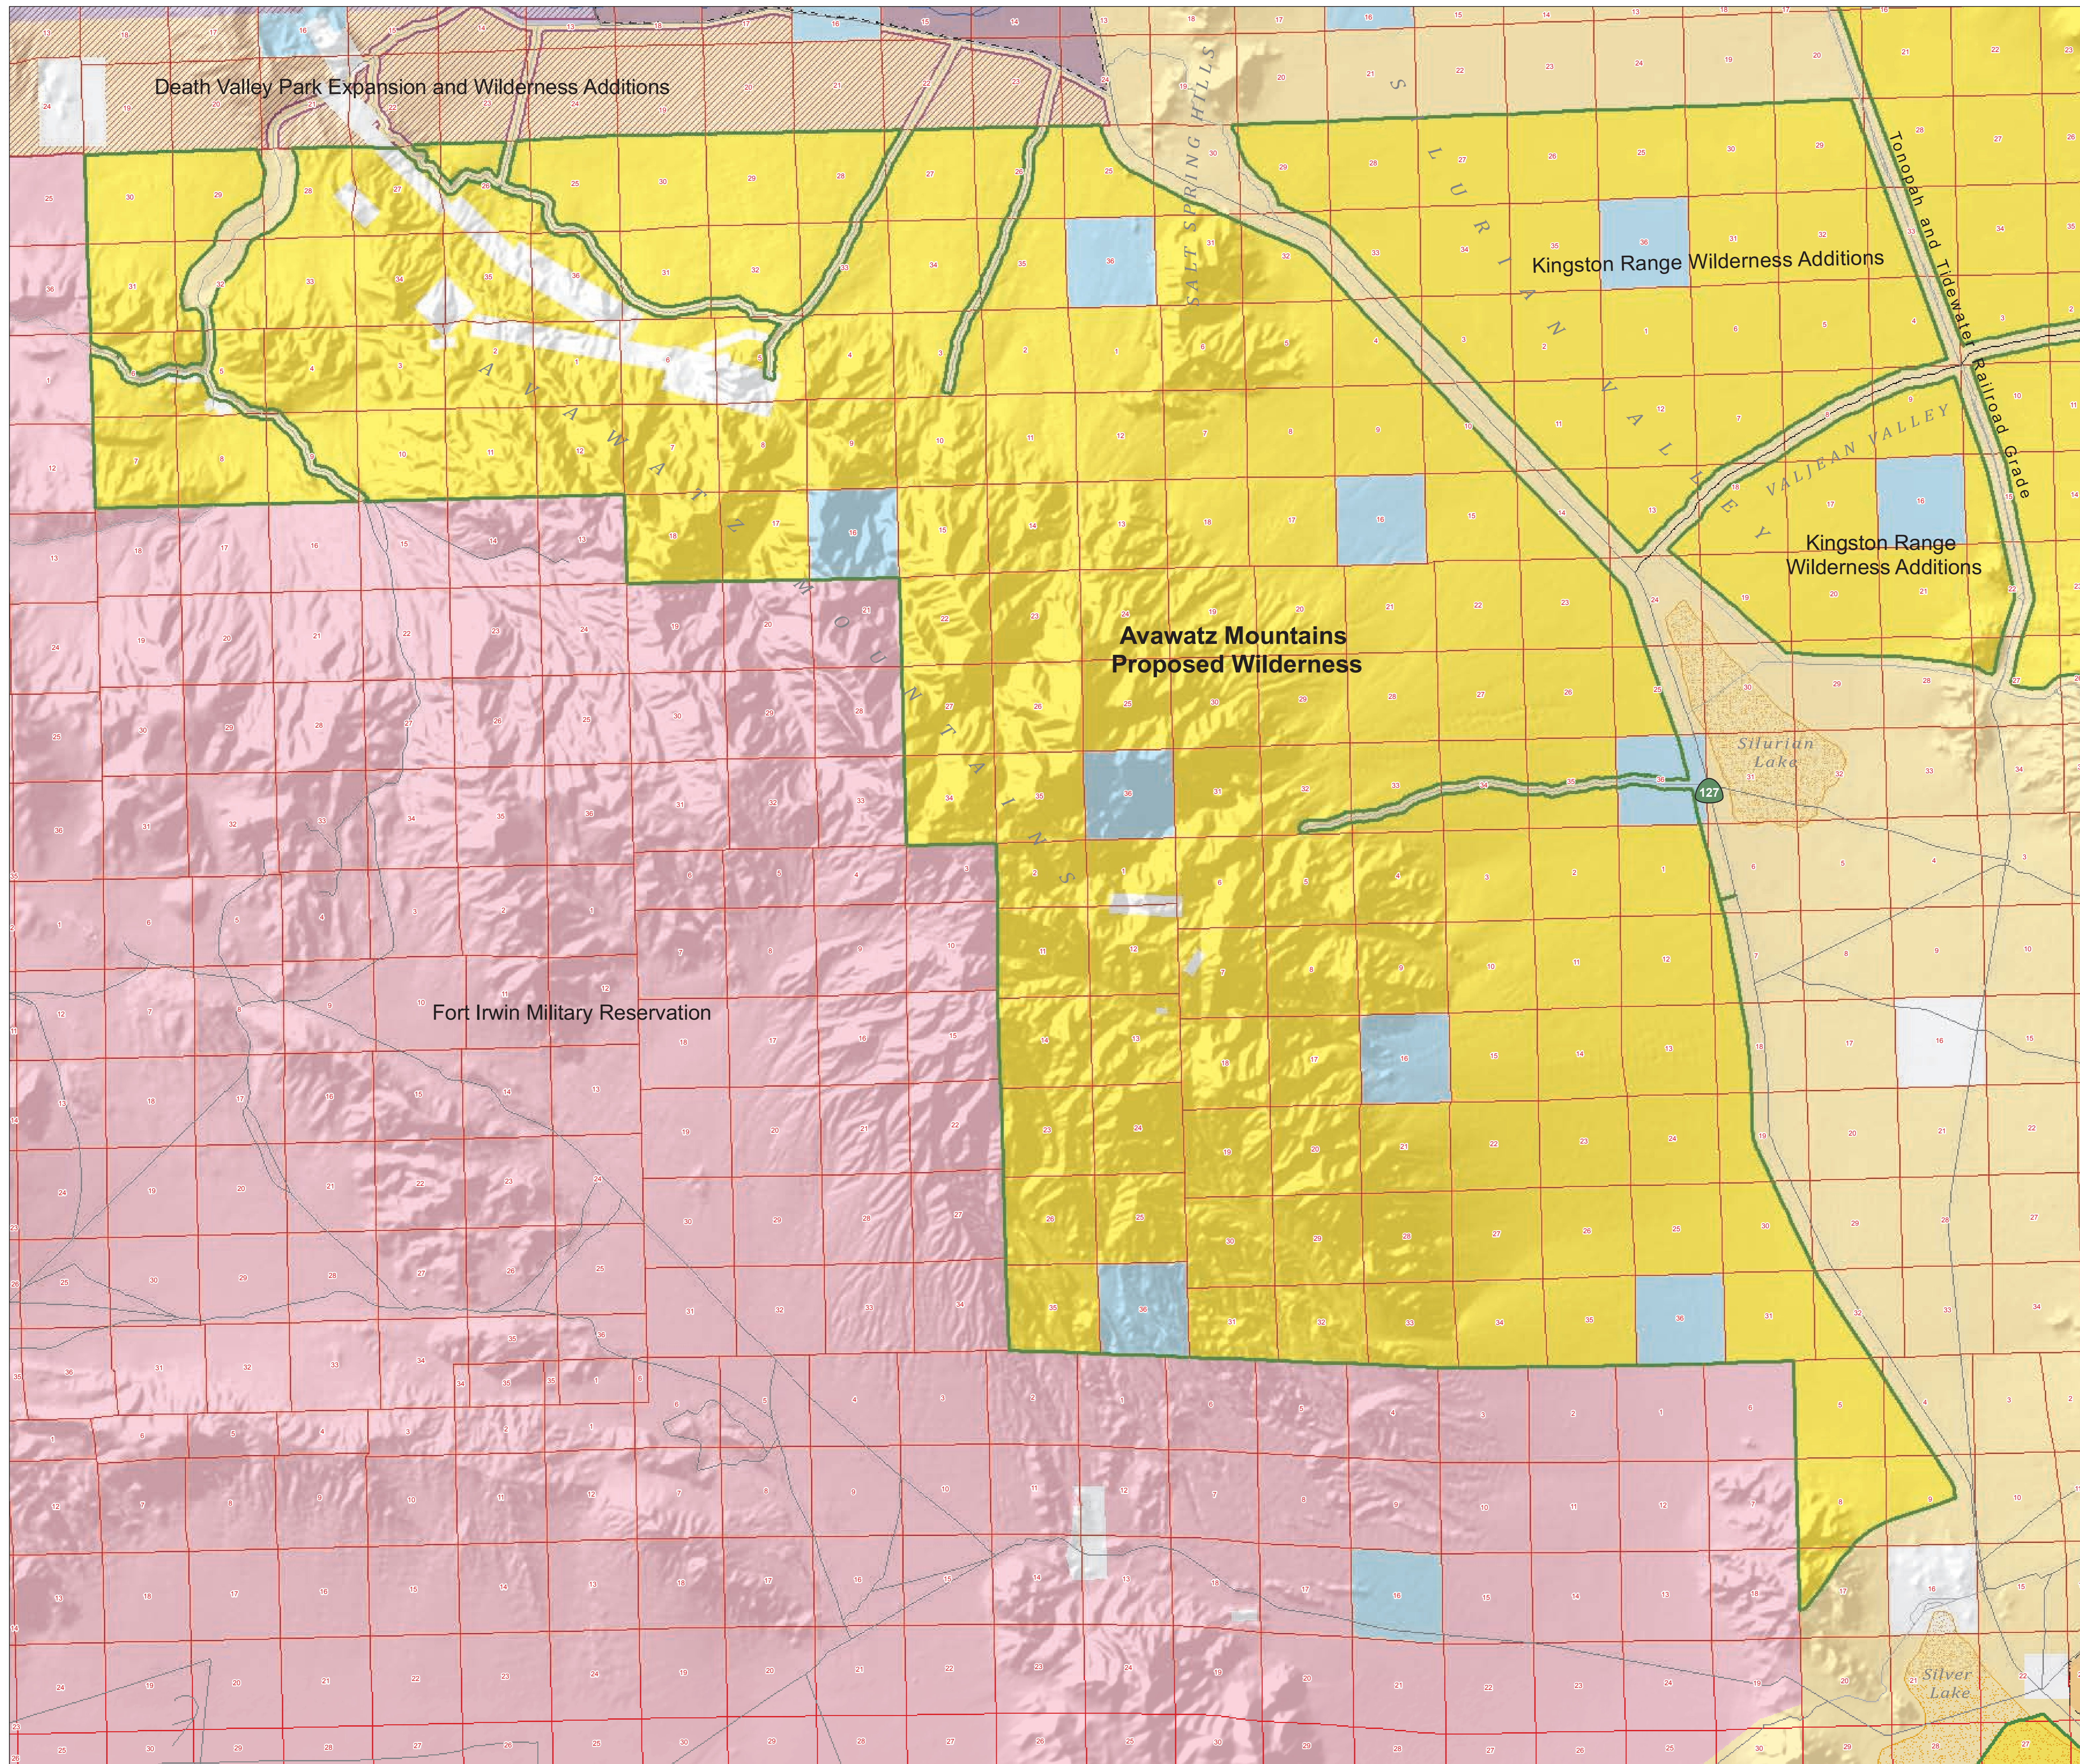

Avawatz Mountains Proposed Wilderness December 16, 2009

This map prepared at the request of Senator Dianne Feinstein

- Proposed Wilderness
- NPS Expansion and Wilderness Additions
- Existing Wilderness Boundary
- Federal Wilderness**
- BLM
- NPS
- USFWS
- Land Status**
- Bureau of Land Management
- Forest Service
- National Park Service
- US Fish and Wildlife Service
- Military
- State Lands
- Private/Other

No warranty is made by the Bureau of Land Management (BLM). The accuracy, reliability, or completeness of these data for individual use or aggregate use with other data is not guaranteed.