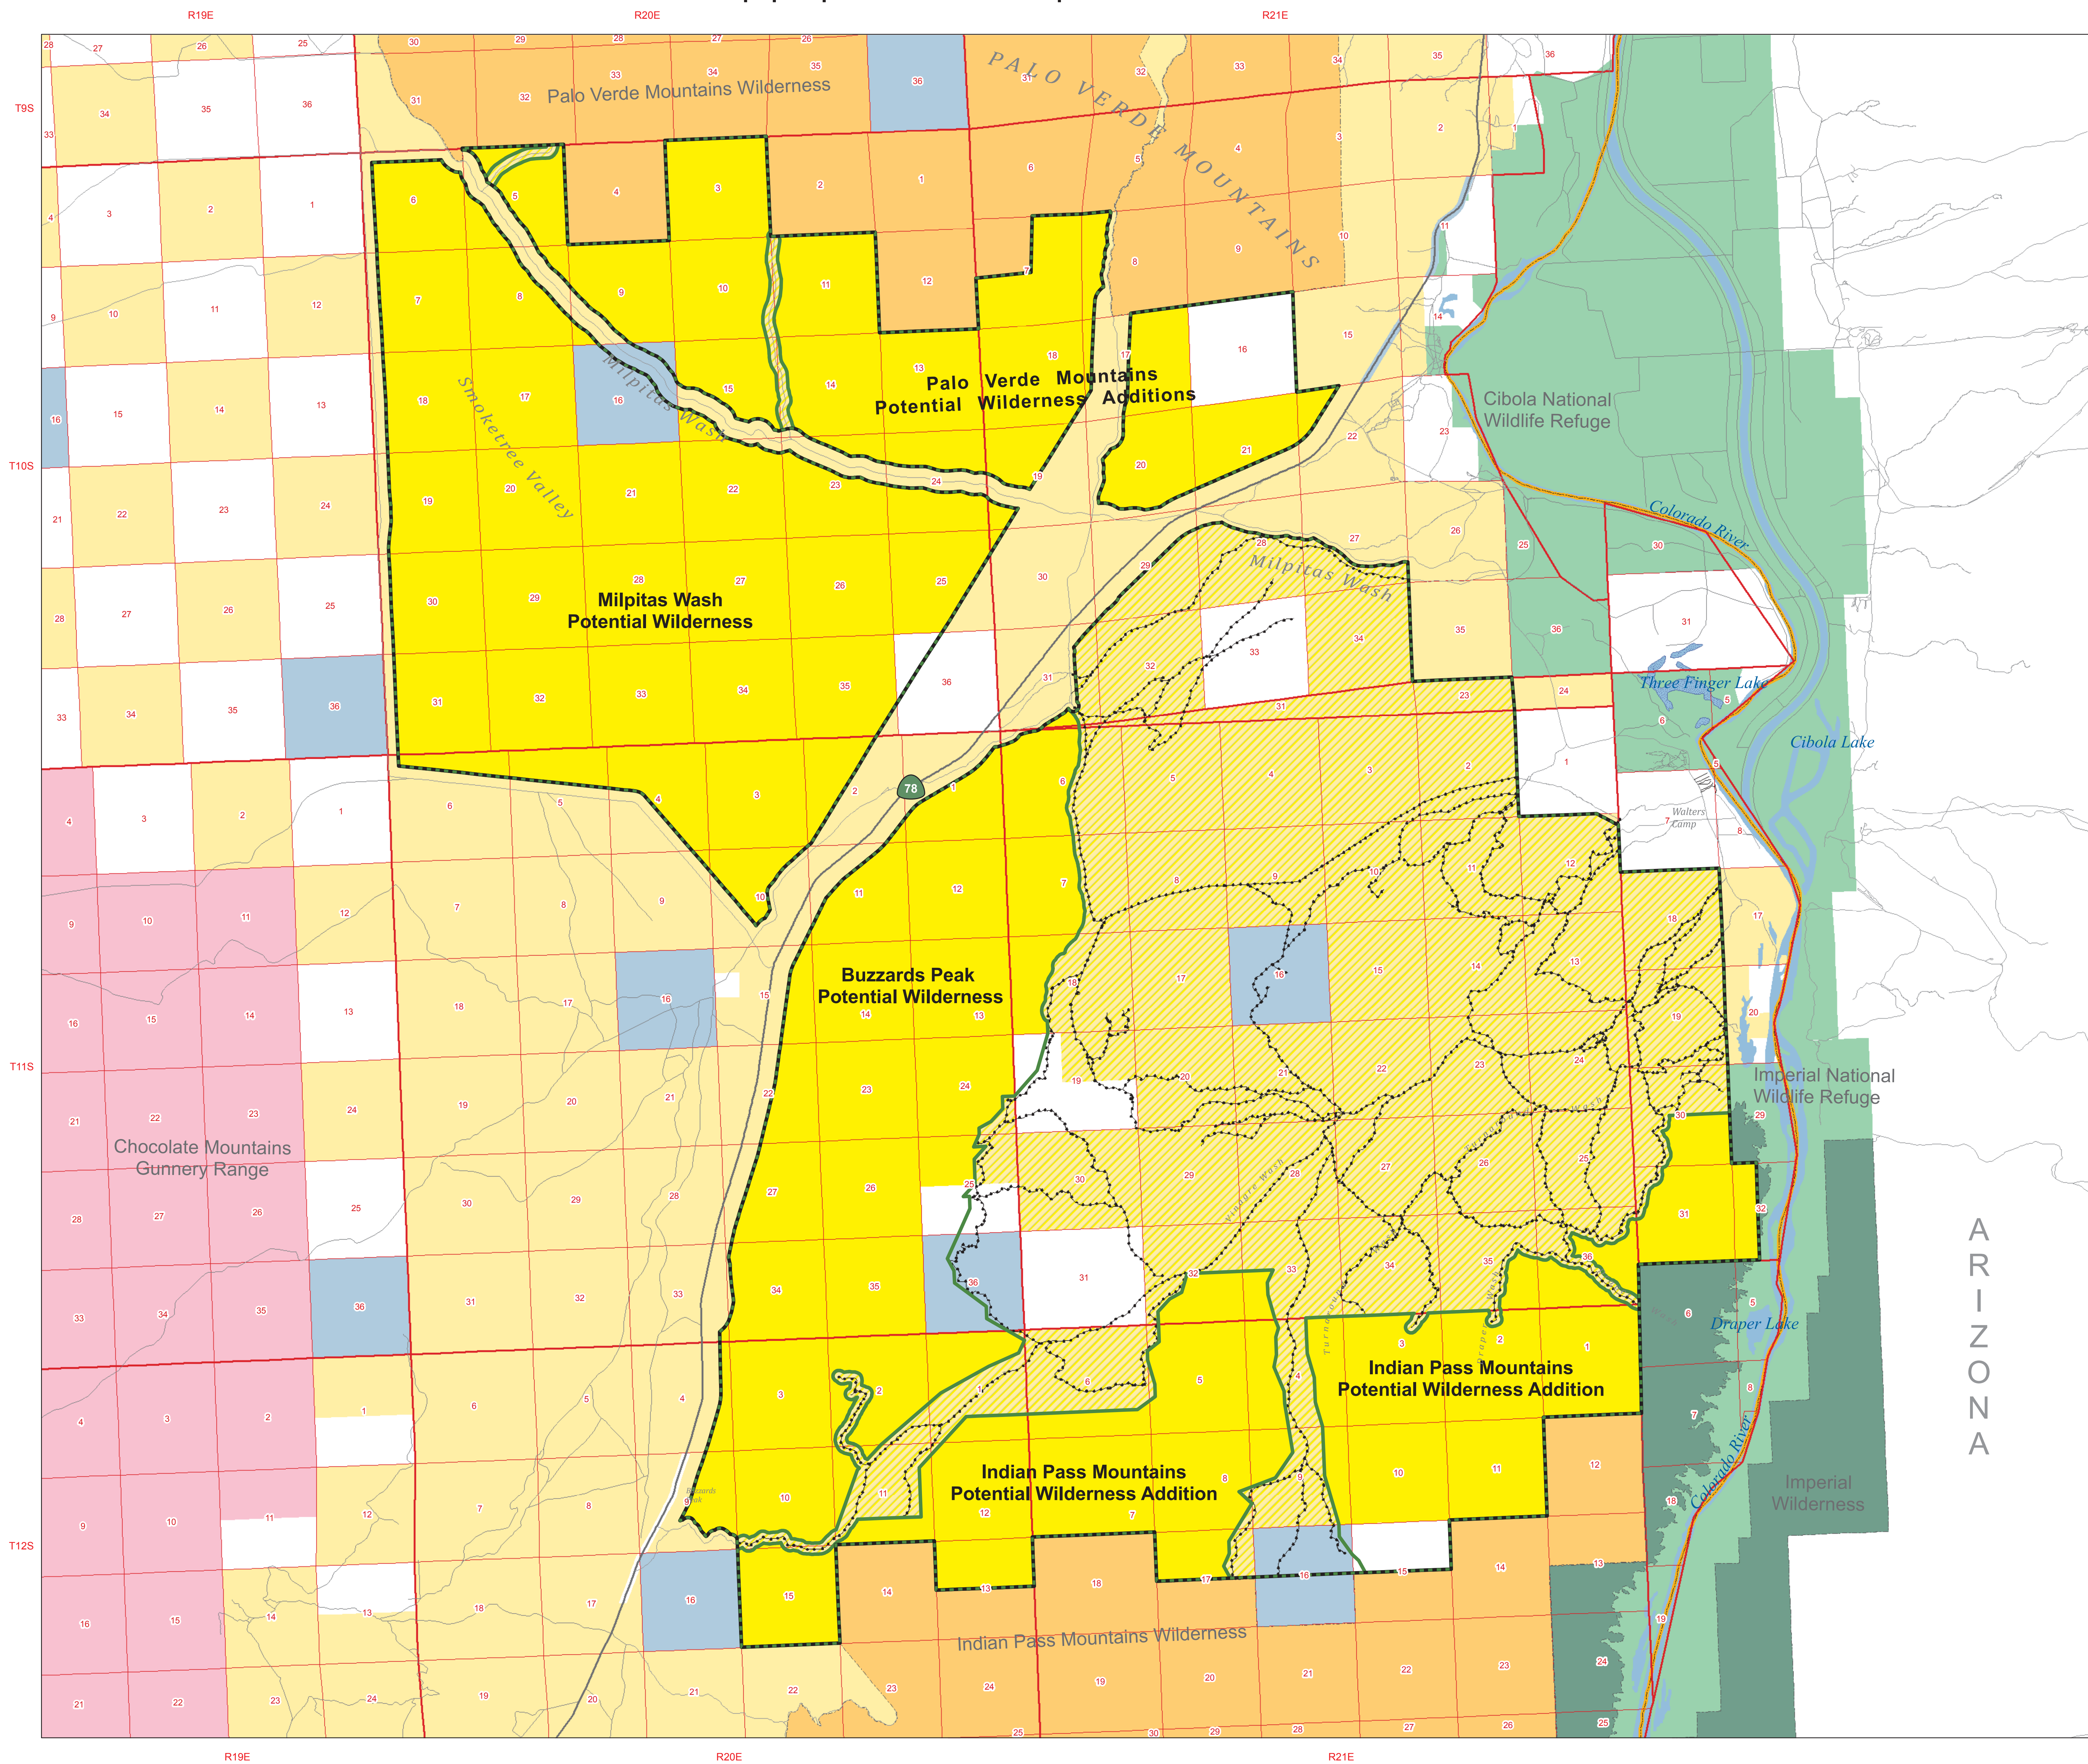

Vinagre Wash Proposed Special Management Area; Indian Pass Mountains and Palo Verde Mountains Potential Wilderness Additions, and Buzzards Peak, Milpitas Wash Potential Wilderness November 10, 2009

This map prepared at the request of Senator Dianne Feinstein

- Proposed Special Management Area
- Potential Wilderness
- Existing Wilderness Boundary
- OHV Proposed Designated Route

1. **Federal Wilderness**
2. BLM
   - NPS
   - USFS

1. **Land Status**
2. Bureau of Land Management
   - National Park Service
   - US Fish and Wildlife Service
   - Military
   - State Lands
   - Private/Other

Routes In Washes

"Vehicles using washes that are shown as designated routes on this map shall be allowed to navigate the washes from bank to bank. Vehicles shall not be allowed to crush trees or shrubs within those washes."

1:40,000 at a page size of 34 in. by 44 in.

ARIZONA